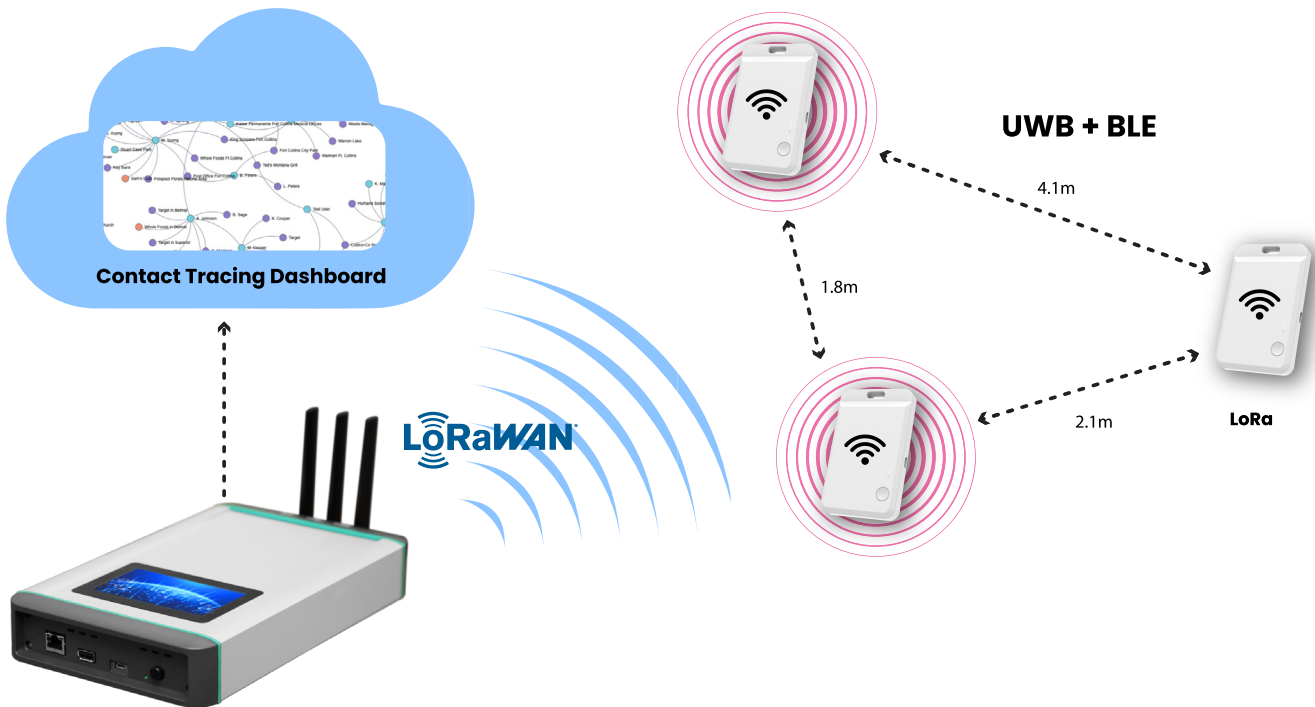

Contact Tracing & Social Distancing (UWB+BLE+LoRA)