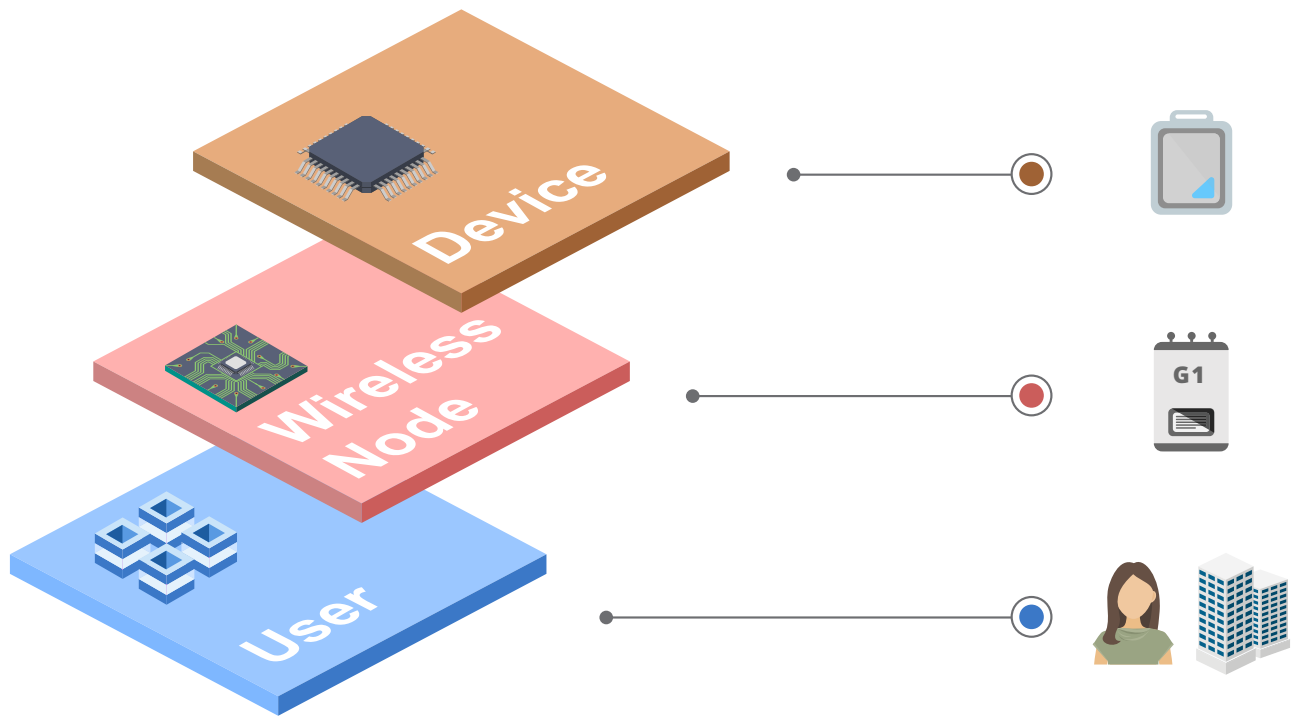

nēsten

**THE WIRELESS NETWORK
BUILT BY YOU**

www.nesten.co.kr

Redefining the Boundaries of Your Communication

Mission

Nesten's mission is to initiate and foster a paradigm shift in wireless communications by deploying "community-based" network operations built on the integration of advanced wireless solutions and multi-layer blockchain technologies.

Value

Nesten seeks to empower its participants by establishing a democratic IoT infrastructure founded on three essential values.

- Community-based network
- Data Ownership
- Technology of blockchain, IoT communication and AI

Multi-Layer Blockchain

Each individual layer is designed with unique characteristics to address specific challenges. The device layer is capable of handling authentication for a massive number of devices. The node layer is the backbone of the Nesten network with its expansive availability and reliability, while the user layer focuses on the financial integrity of the system.

- Wide area wireless
- High precision indoor location
- Support for multiple wireless protocols

Machine Learning & Artificial Intelligence

Machine Learning

Nesten ML is focused on metadata extraction and event detection in real time. The metadata extraction minimizes system and storage overheads in the blockchain infrastructure, while the event detection facilitates an effective, efficient response to timing critical situations.