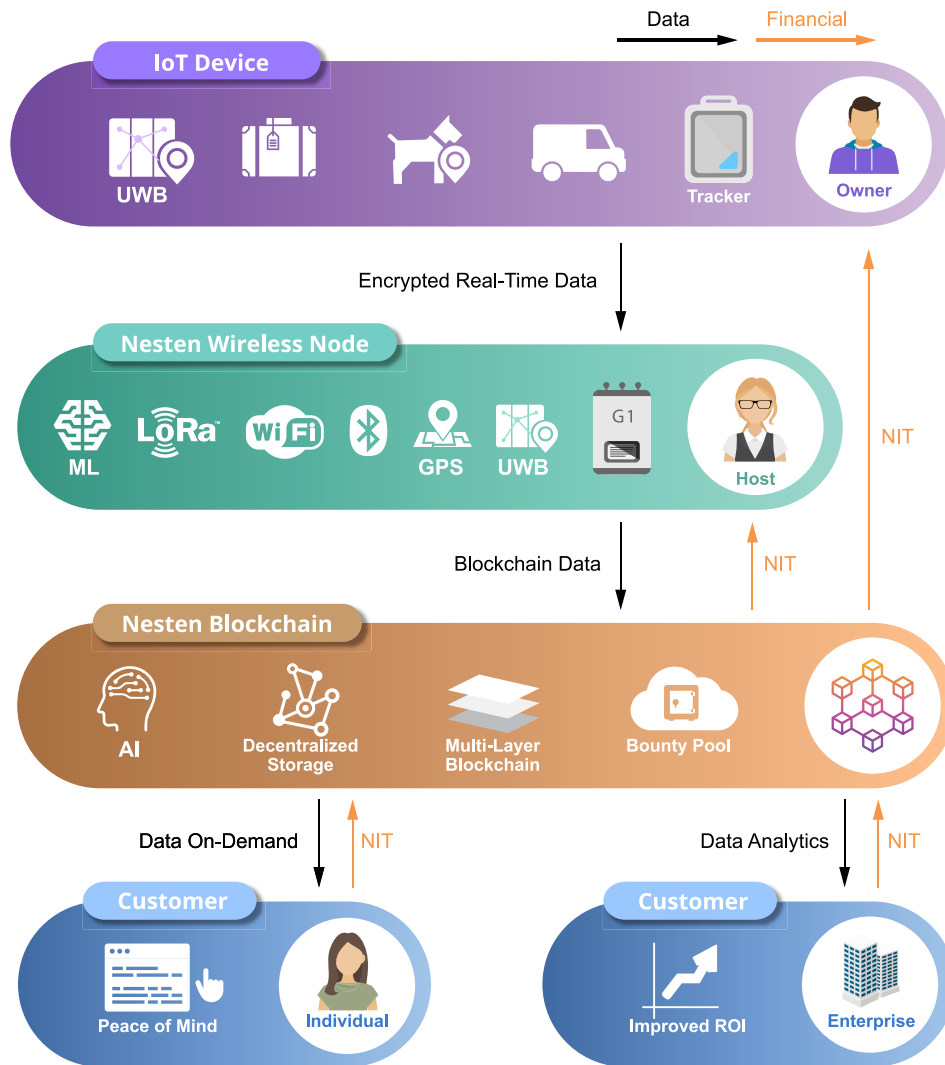

Artificial Intelligence

Nesten AI combines ML-extracted metadata and events with domain expertise and heuristics to influence higher decision making processes. It is ultimately designed to mimic the cognitive function of human intelligence in addressing specific, targeted domain needs.

G1 Wireless Node

- **Powered by Nesten Blockchain**
- **Multicore ARM Processor**
- **Expansive Solid State Storage: 128 GB**
- **Support for Multiple Wireless Protocols**

Fully integrated network server coupled with real-time Machine Learning provides cloud analysis and instant event responses.

T1 Tracker

- **Powered by Nesten Blockchain**
- **Ready for Nesten PoC Verification**
- **LoRa and BLE Compatible**
- **6-axis Motion Sensing**
- **GNSS and WiFi for Geolocation**
- **Waterproof with Wireless Power**

Expands use cases with multiple wireless protocols for connecting devices and services. Collects, aggregates, and secures data for critical event detection.

Data & Finance Flow

As cities, communities, and homes become increasingly “smarter,” the need for perpetual, dependable, and affordable IoT coverage becomes increasingly paramount. Nesten’s wireless network—built by you—harnesses the power and capacity of individuals to provide reliable, energy-efficient coverage and services for a massive number of devices at a fraction of the cost of traditional service providers. Simply put, Nesten’s ecosystem is the future of IoT, and this future begins with you.