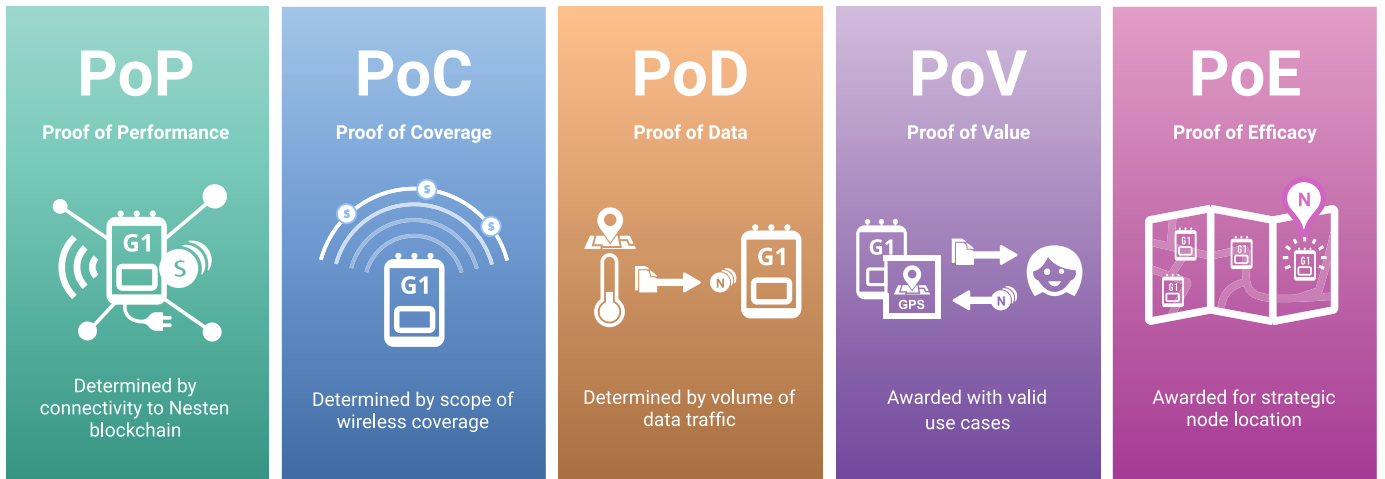

5 Types of Reward