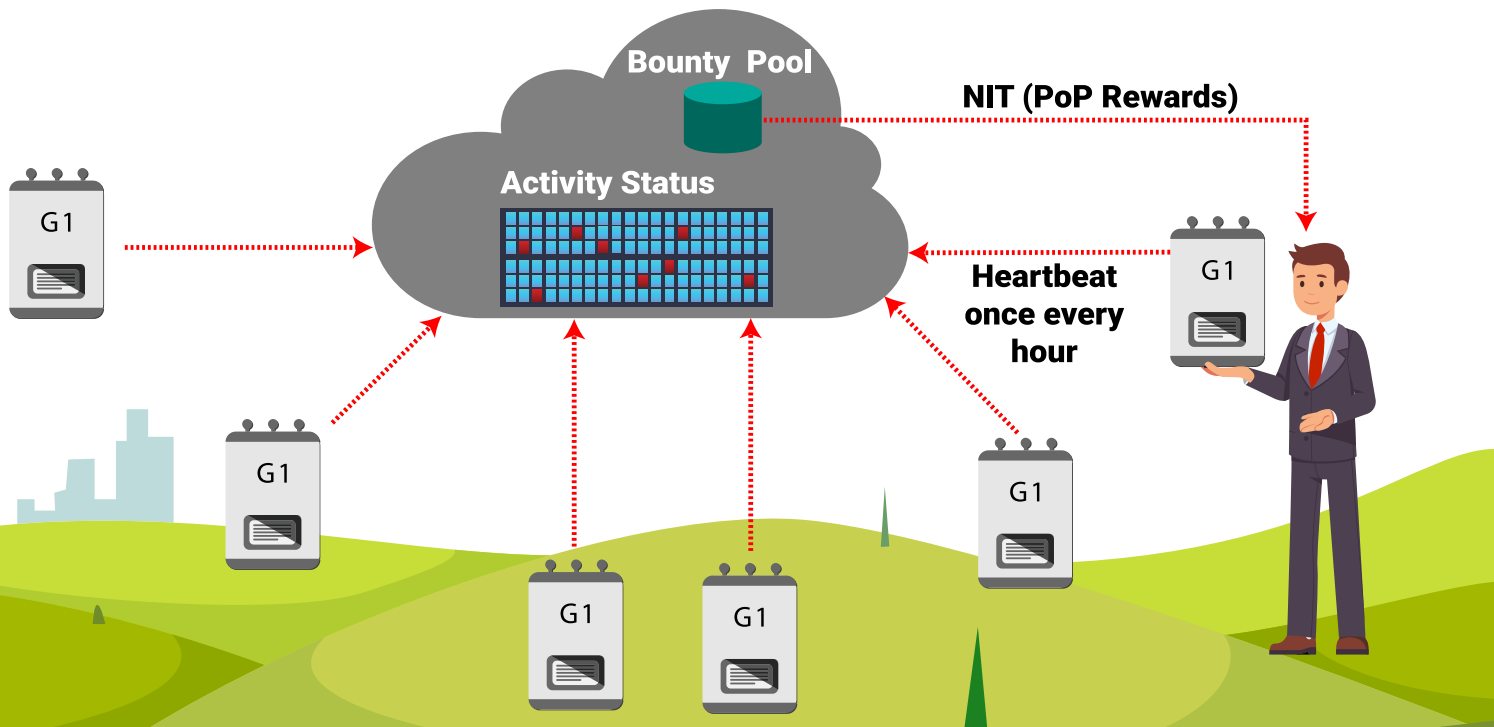

T1 Tracker

- **Powered by Nesten Blockchain**
- **Ready for Nesten PoC Verification**
- **LoRa and BLE Compatible**
- **6-axis Motion Sensing**
- **GNSS and WiFi for Geolocation**
- **Waterproof with Wireless Power**

Expands use cases with multiple wireless protocols for connecting devices and services. Collects, aggregates, and secures data for critical event detection.

Data & Finance Flow

As cities, communities, and homes become increasingly “smarter,” the need for perpetual, dependable, and affordable IoT coverage becomes increasingly paramount. Nesten’s wireless network—built by you—harnesses the power and capacity of individuals to provide reliable, energy-efficient coverage and services for a massive number of devices at a fraction of the cost of traditional service providers. Simply put, Nesten’s ecosystem is the future of IoT, and this future begins with you.

5 Types of Reward

Since you—the device owner—are the one providing the desired resources and services in a data-driven economy, you should reap the benefits. Nesten’s proof system ensures your contributions to the network are rewarded with fairness and transparency. Now, instead of telecom carriers trying to recoup their expenses and capitalize on their network, you make it possible for financial resources to stay within the Nesten community, where they benefit everyone.”

Proof of Performance (PoP)

Pet Tracking / Senior Care (LoRaWAN+GPS+WiFi)

Pet Tracking

Senior Care

Nesten's tracking system enables you to track and monitor the health, safety, and location—both indoor and outdoor—of your loved ones by combining three state-of-the-art technologies: LoRaWAN, GPS, and WiFi. Event detection alerts you to occurrences such as emergencies or activity outside of a designated radius.