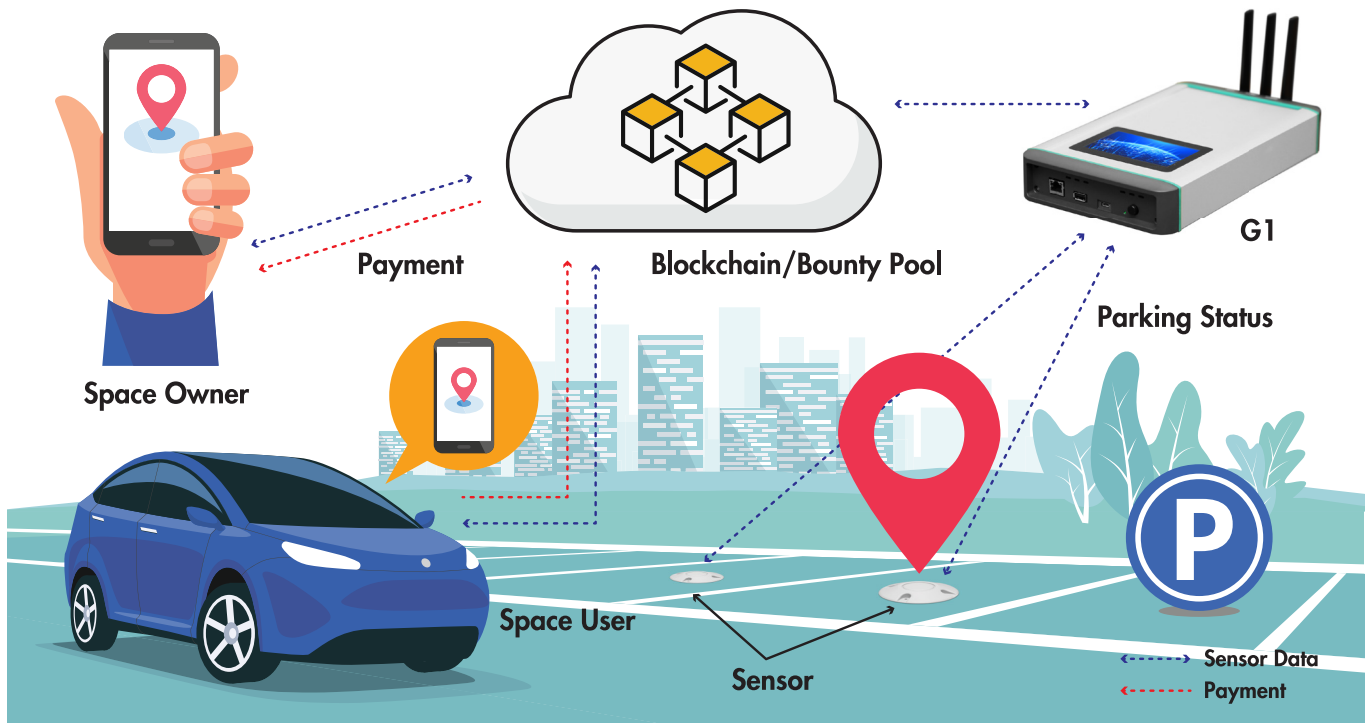

Proof of Performance (PoP)

Pet Tracking / Senior Care (LoRaWAN+GPS+WiFi)

Pet Tracking

Senior Care

Nesten's tracking system enables you to track and monitor the health, safety, and location—both indoor and outdoor—of your loved ones by combining three state-of-the-art technologies: LoRaWAN, GPS, and WiFi. Event detection alerts you to occurrences such as emergencies or activity outside of a designated radius.

Pet Tracking

Receive alerts & notifications if your pet leaves a certain radius
Locate a missing pet

Senior Care

Continuously monitor location of at-risk patients, such as Alzheimer's or dementia patients.

Shared Parking

Nesten's decentralized, multi-layer blockchain network is ideal for creating new opportunities in the sharing economy that generate consumer value, optimize existing infrastructure, and maximize available profits. The Smart Parking System offers a unique turnkey approach based on peer-to-peer transactions that improves the efficiency and accessibility of your business.

Complete smart parking platform

- Parking sensors with industry-leading accuracy
- Intelligent LoRaWAN wireless station
- Fully integrated with cloud network and blockchain processing
- Customizable app software
- Real-time notification of available parking spaces